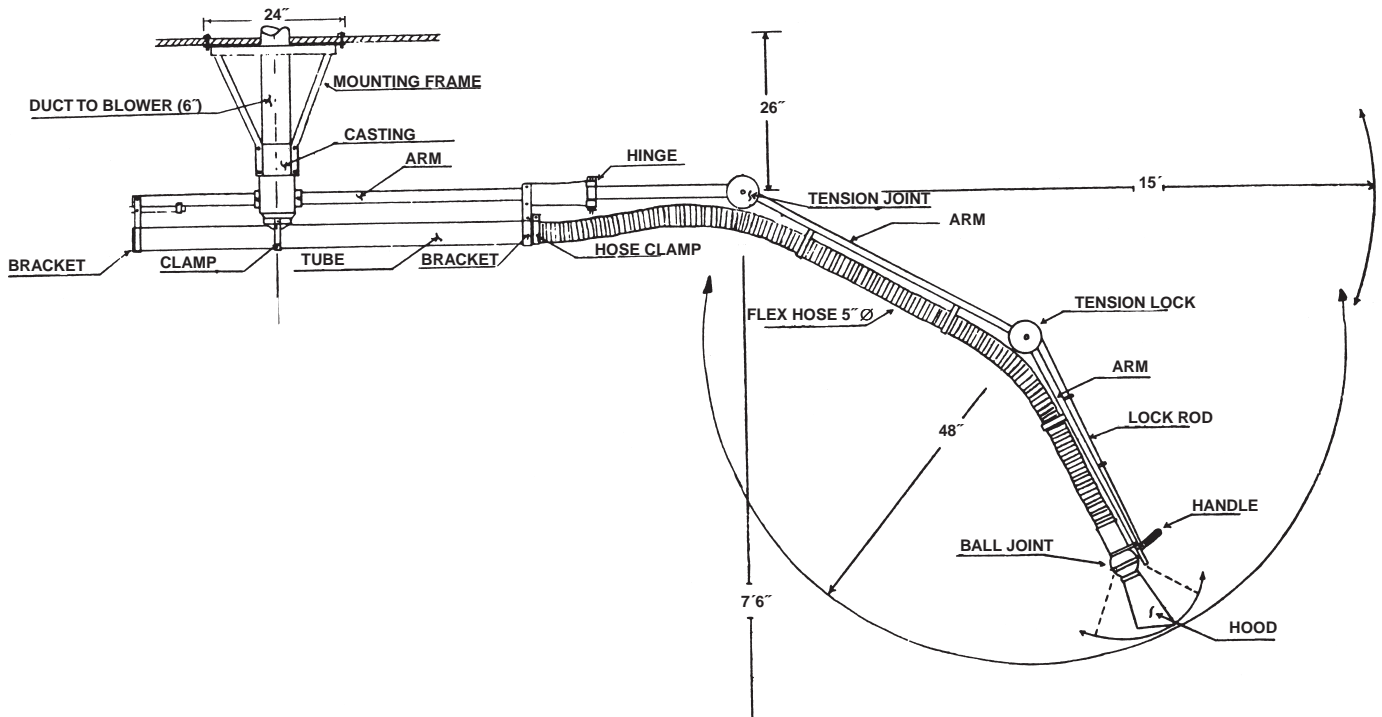

## W - 300 - 15 WELD - 0 - VENT

TYPICAL CEILING MOUNTING 360°

TYPICAL WALL MOUNTING 180°

ALL DIAGRAMS ARE NOT TO SCALE