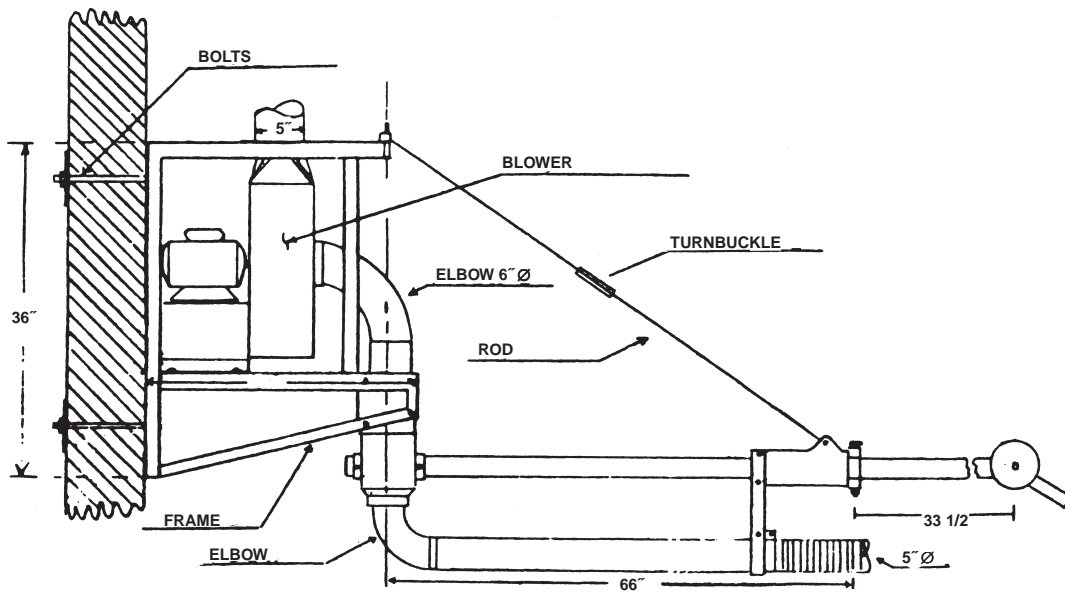

## W - 300 - 15 WELD - 0 - VENT

TYPICAL CEILING MOUNTING 360°

TYPICAL WALL MOUNTING 180°

ALL DIAGRAMS ARE NOT TO SCALE