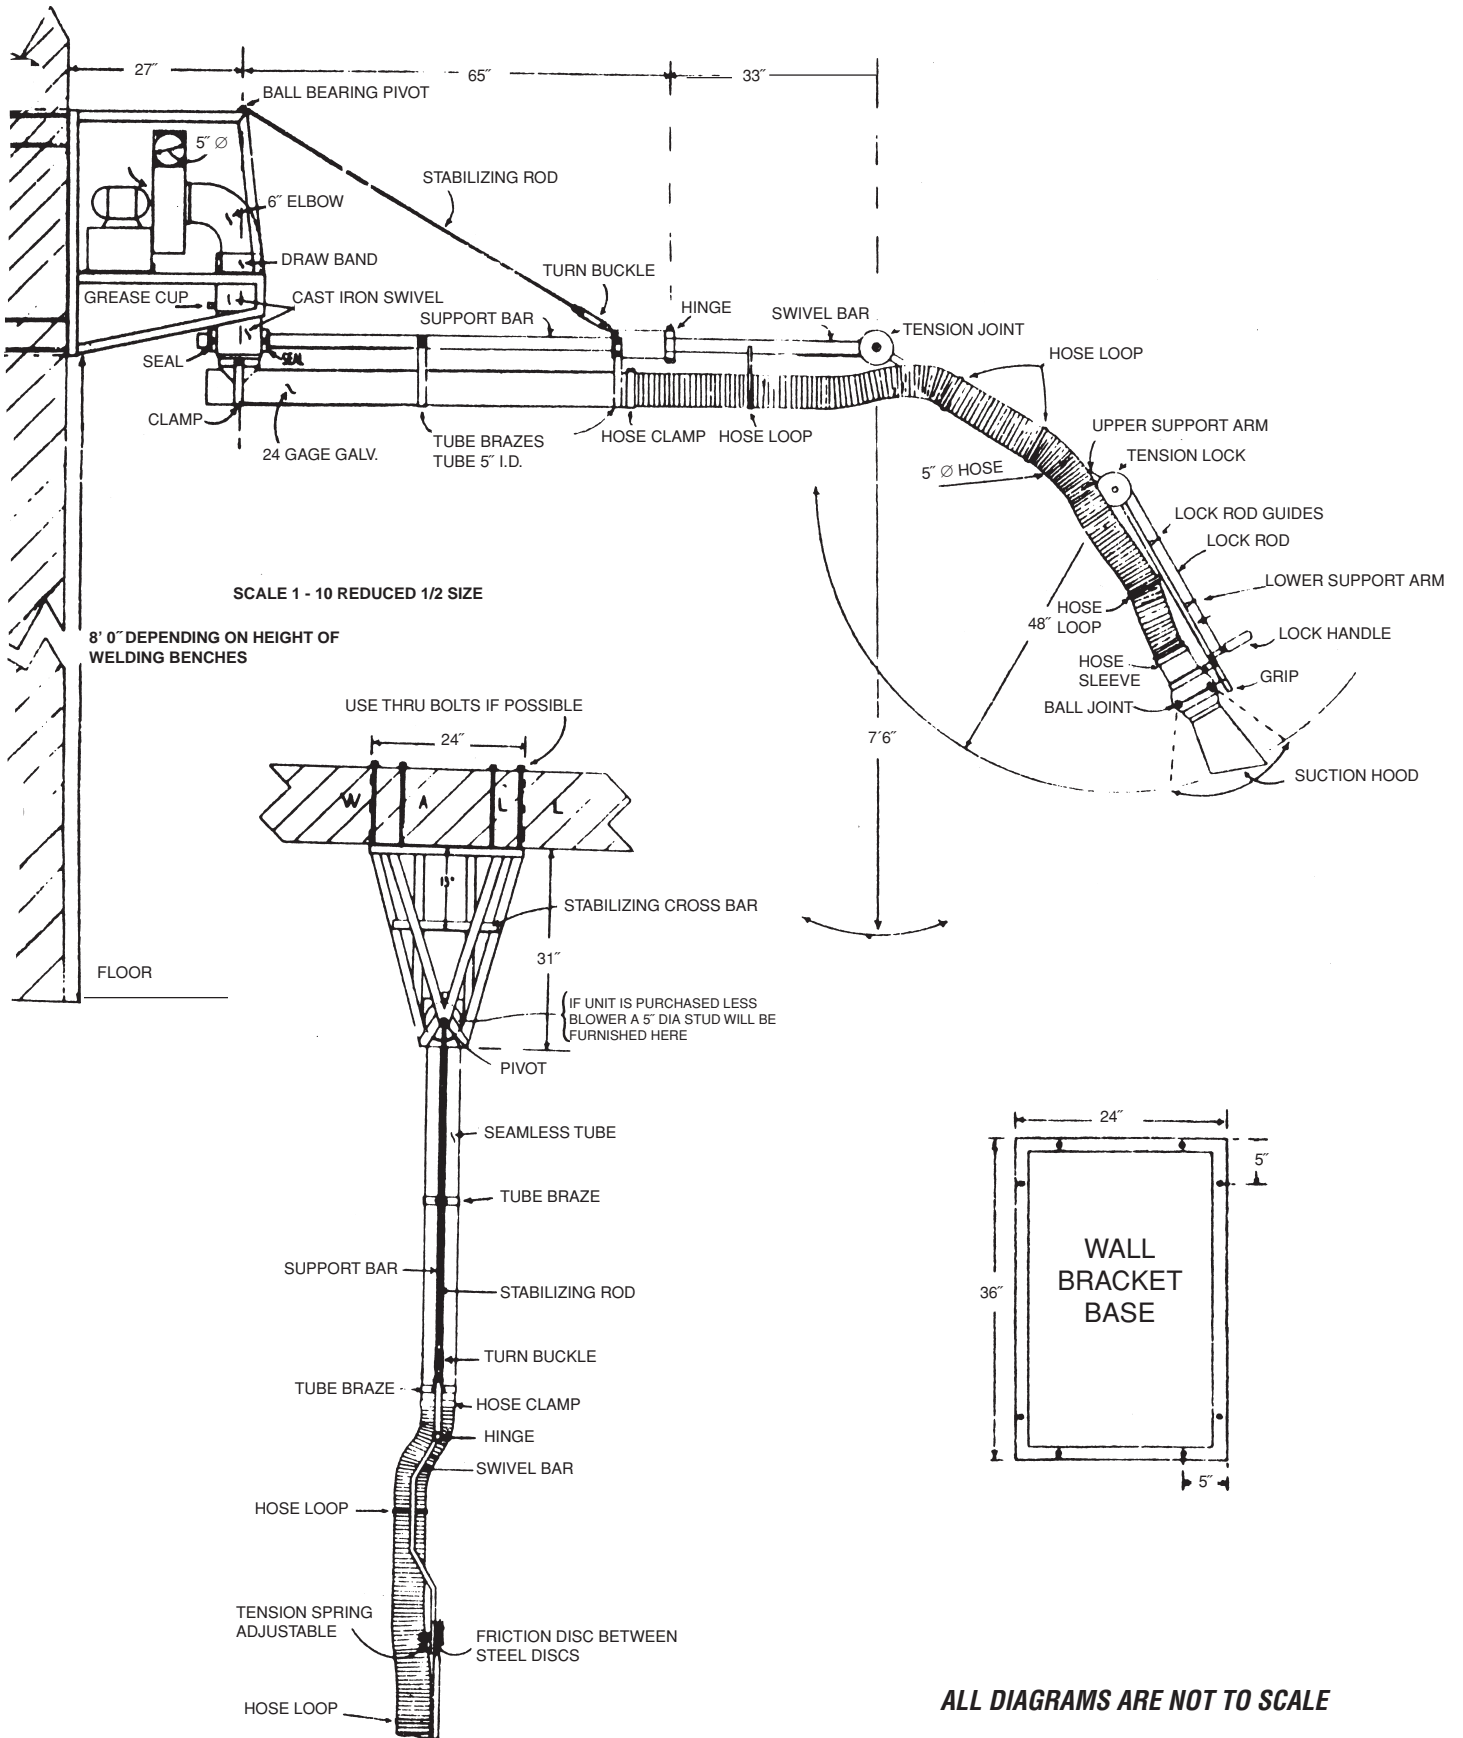

## W-300-15 WALL MOUNTED 180° SWING

ALL DIAGRAMS ARE NOT TO SCALE