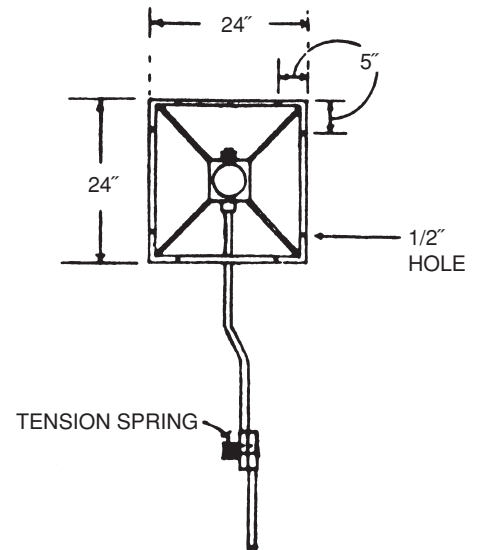

### WALL MOUNTING 180° SWING

DIMENSIONS	A	B	C	D
W - 300 - 9	31"	30"	30"	79 1/2"
W - 300 - 12	43"	36"	36"	91 1/2"

### CEILING MOUNTING 360° SWING

ALL DIAGRAMS ARE NOT TO SCALE