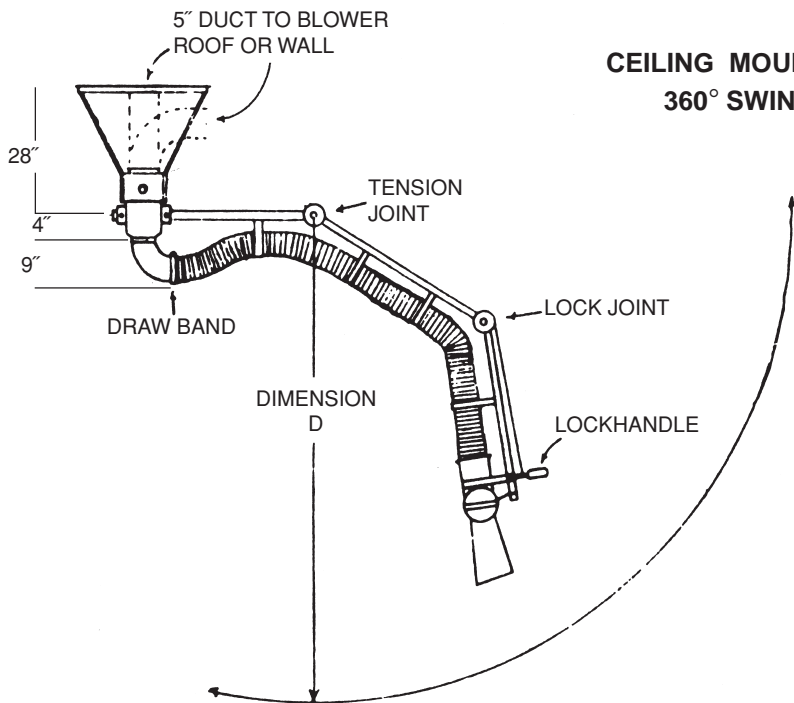

## W-300-9/12 FUME EXHAUSTER

### WALL MOUNTING 180° SWING

DIMENSIONS	A	B	C	D
W - 300 - 9	31"	30"	30"	79 1/2"
W - 300 - 12	43"	36"	36"	91 1/2"

### CEILING MOUNTING 360° SWING

ALL DIAGRAMS ARE NOT TO SCALE