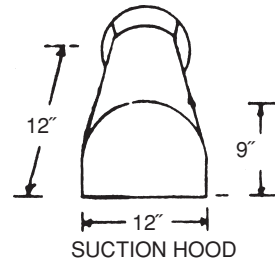

### WALL MOUNTING 180° SWING

DIMENSIONS	A	B	C	D
W - 300 - 9	31"	30"	30"	79 1/2"
W - 300 - 12	43"	36"	36"	91 1/2"