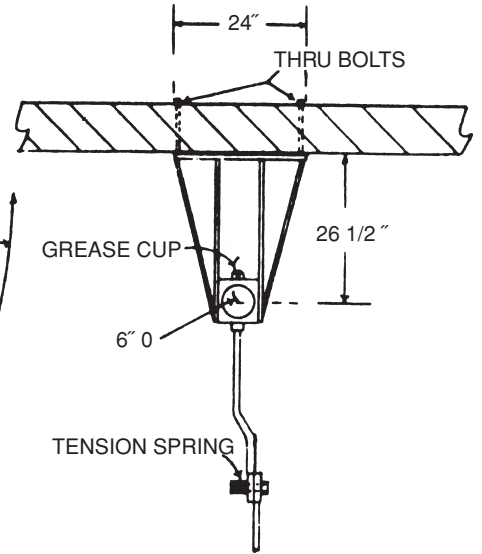

### WALL MOUNTING 180° SWING

DIMENSIONS	A	B	C	D
W - 300 - 9	31"	30"	30"	79 1/2"
W - 300 - 12	43"	36"	36"	91 1/2"

### CEILING MOUNTING 360° SWING

ALL DIAGRAMS ARE NOT TO SCALE