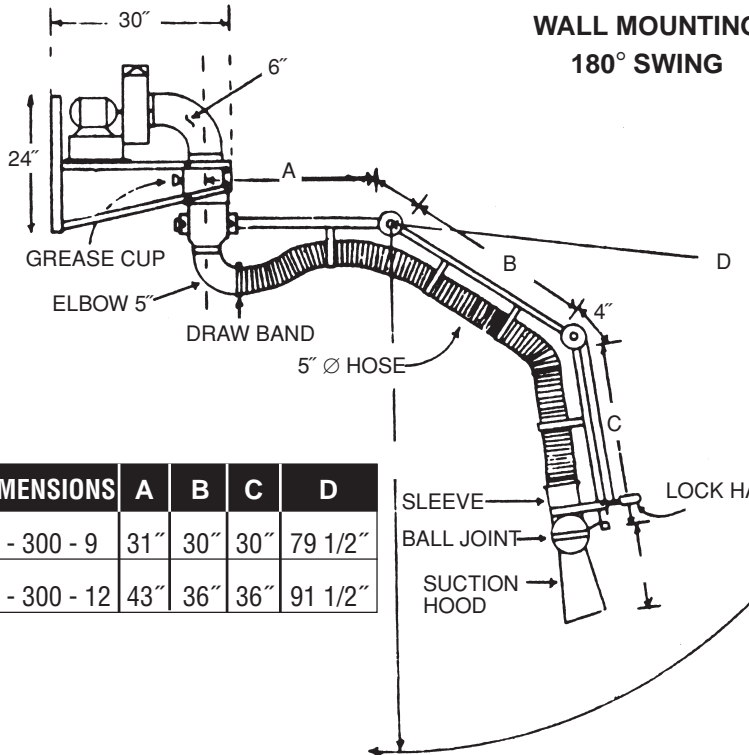

### WALL MOUNTING 180° SWING

DIMENSIONS	A	B	C	D
W - 300 - 9	31"	30"	30"	79 1/2"
W - 300 - 12	43"	36"	36"	91 1/2"

### CEILING MOUNTING 360° SWING

ALL DIAGRAMS ARE NOT TO SCALE