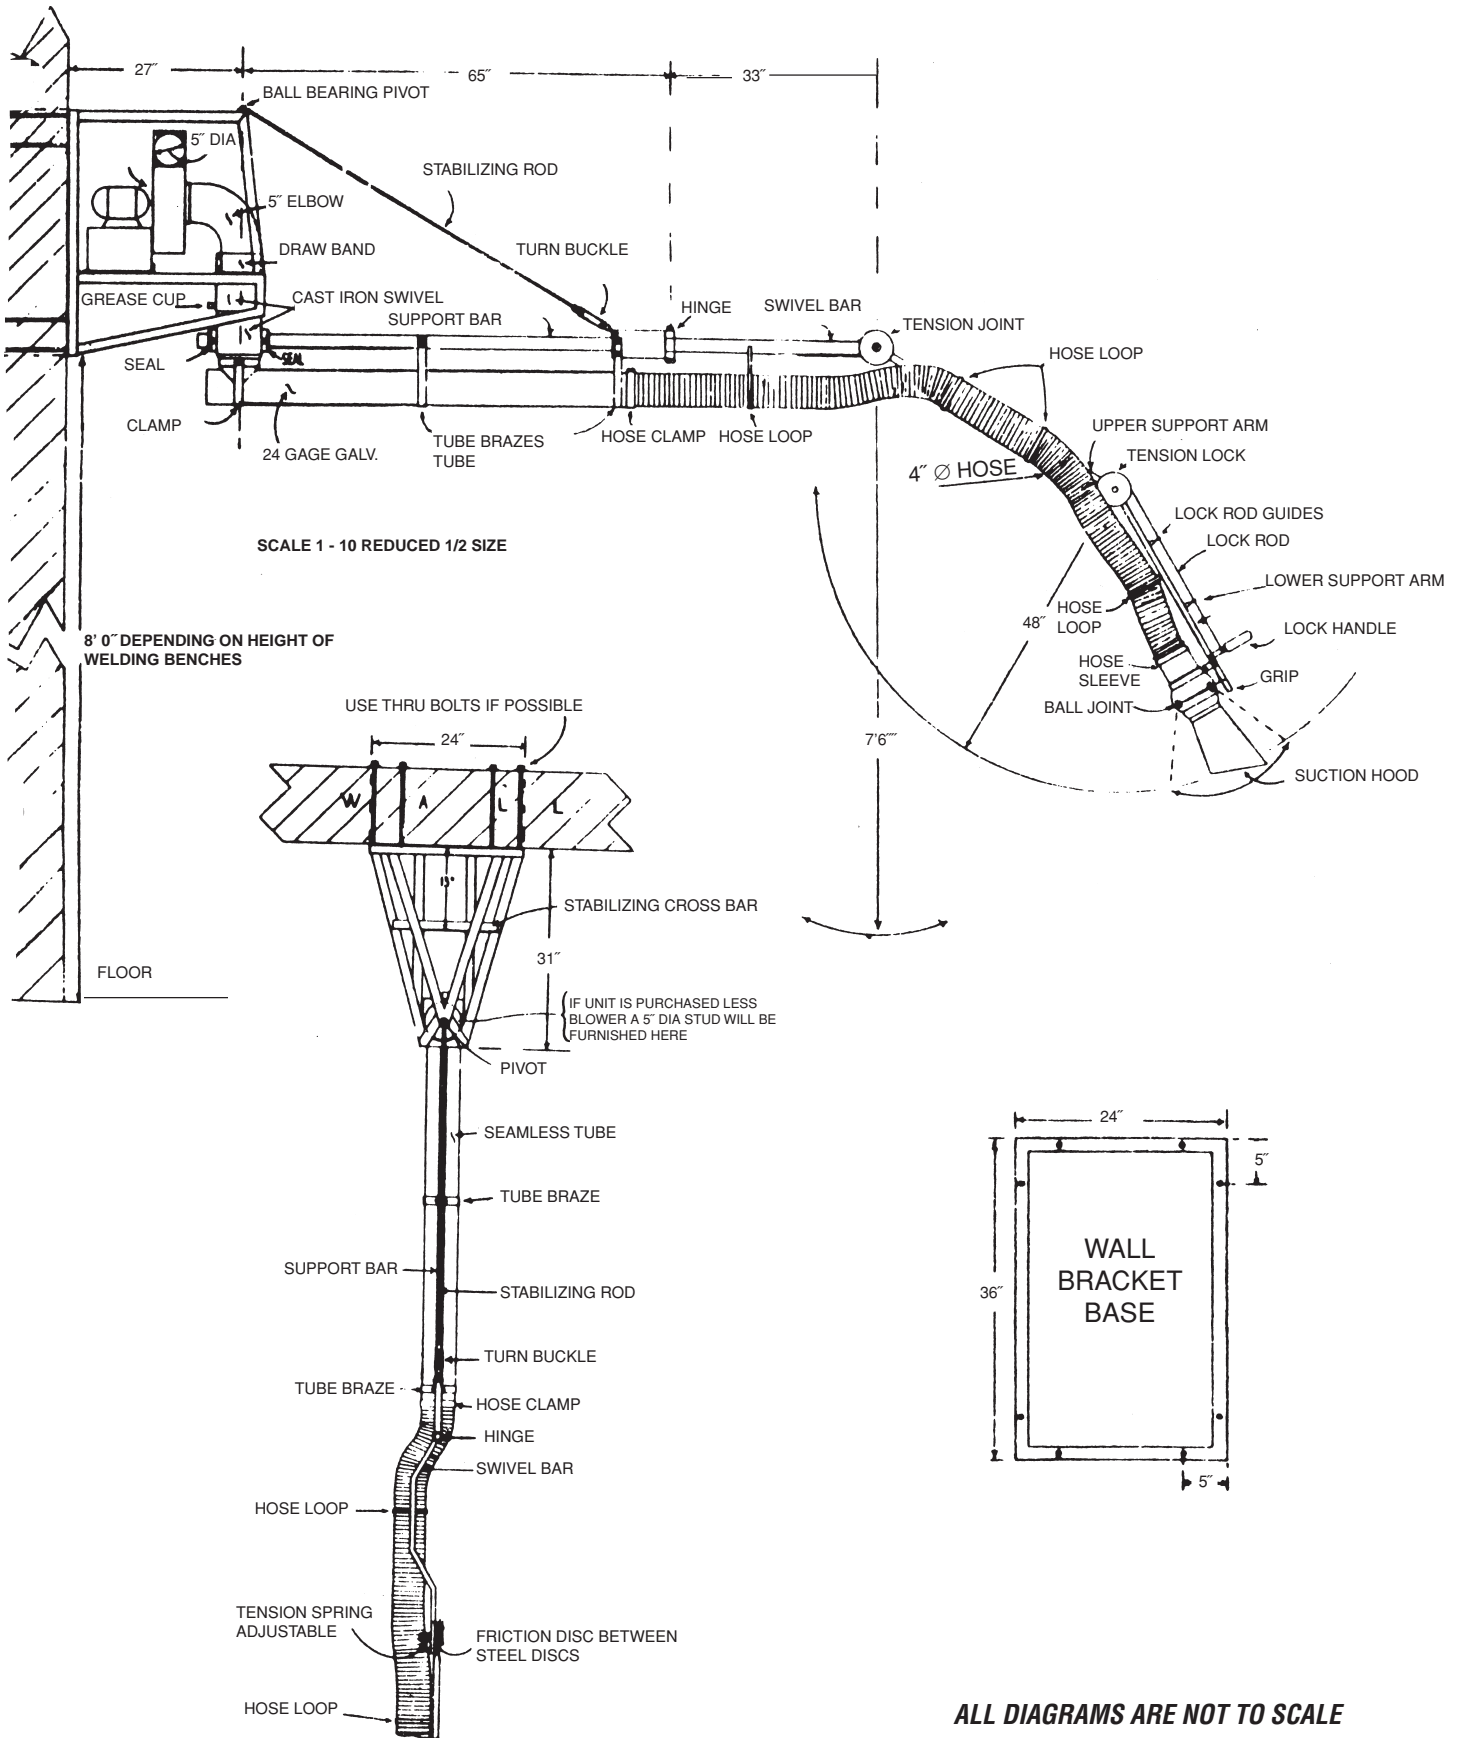

## W-200-15 WALL MOUNTED 180° SWING

ALL DIAGRAMS ARE NOT TO SCALE

**The Engwald Corporation™**  
 "The World's Finest Exhaust Systems"