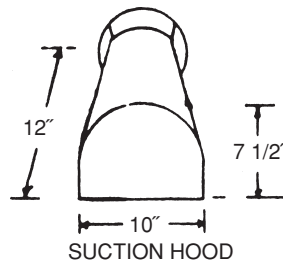

WELDING FUME EXHAUST SYSTEMS

W-200-9/12 FUME EXHAUSTER

WALL MOUNTING 180° SWING

DIMENSIONS	A	B	C	D
W - 200 - 9	26"	30"	30"	79 1/2"
W - 200 - 12	43"	36"	36"	91 1/2"

CEILING MOUNTING 360° SWING

ALL DIAGRAMS ARE NOT TO SCALE