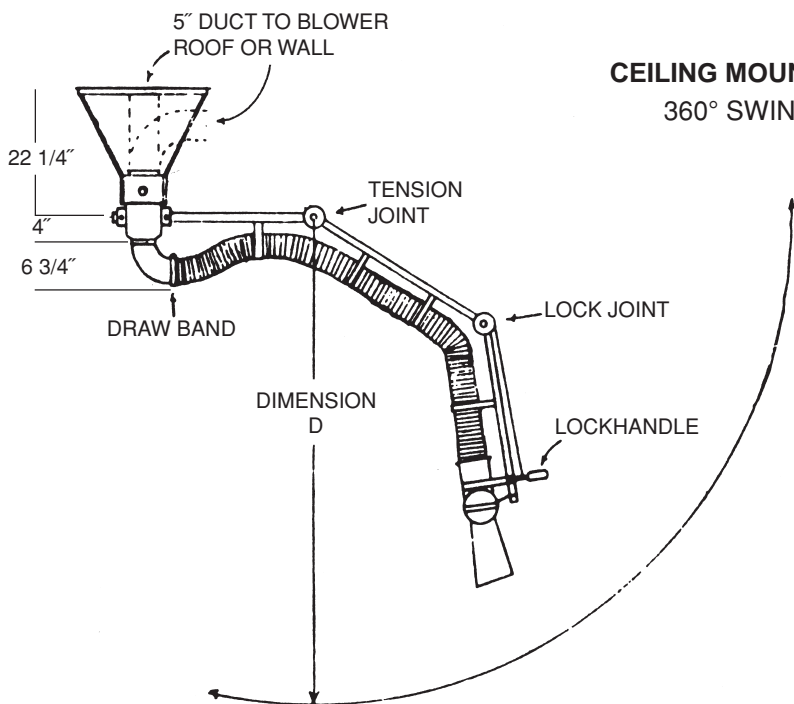

WELDING FUME EXHAUST SYSTEMS

W-200-9/12 FUME EXHAUSTER

WALL MOUNTING 180° SWING

DIMENSIONS	A	B	C	D
W - 200 - 9	26"	30"	30"	79 1/2"
W - 200 - 12	43"	36"	36"	91 1/2"

CEILING MOUNTING 360° SWING

ALL DIAGRAMS ARE NOT TO SCALE