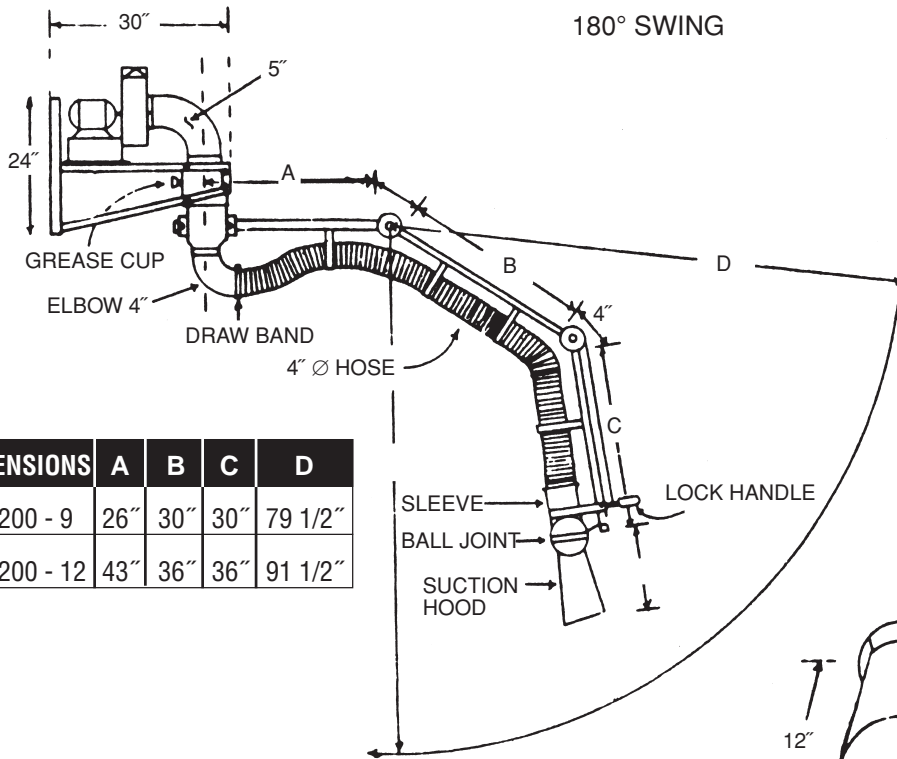

WELDING FUME EXHAUST SYSTEMS

W-200-9/12 FUME EXHAUSTER

WALL MOUNTING 180° SWING

DIMENSIONS	A	B	C	D
W - 200 - 9	26"	30"	30"	79 1/2"
W - 200 - 12	43"	36"	36"	91 1/2"

CEILING MOUNTING 360° SWING

ALL DIAGRAMS ARE NOT TO SCALE