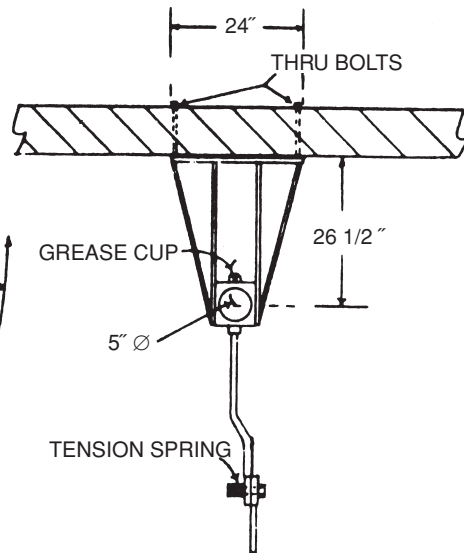

WELDING FUME EXHAUST SYSTEMS

W-200-9/12 FUME EXHAUSTER

WALL MOUNTING 180° SWING

DIMENSIONS	A	B	C	D
W - 200 - 9	26"	30"	30"	79 1/2"
W - 200 - 12	43"	36"	36"	91 1/2"

CEILING MOUNTING 360° SWING

ALL DIAGRAMS ARE NOT TO SCALE