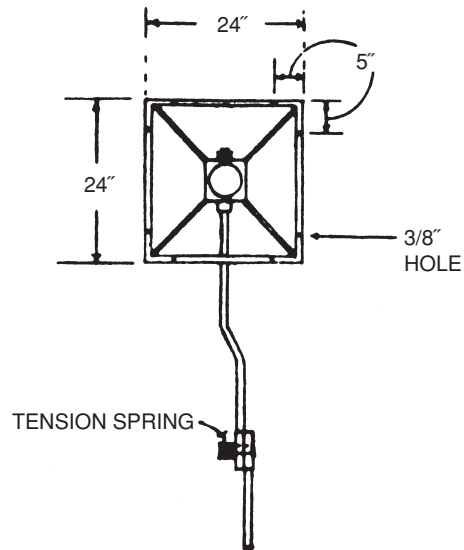

WELDING FUME EXHAUST SYSTEMS

W-200-9/12 FUME EXHAUSTER

WALL MOUNTING 180° SWING

DIMENSIONS	A	B	C	D
W - 200 - 9	26"	30"	30"	79 1/2"
W - 200 - 12	43"	36"	36"	91 1/2"

CEILING MOUNTING 360° SWING

ALL DIAGRAMS ARE NOT TO SCALE