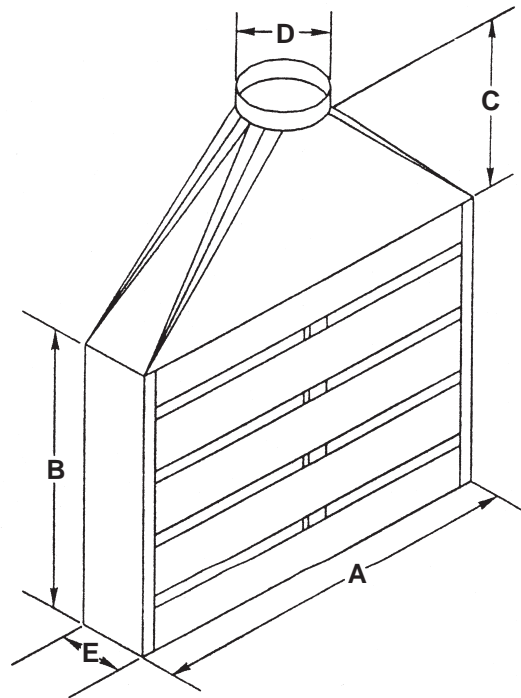

THE ENGWALD CORPORATION

Model SLH Slotted Fume Exhaust Hoods

Engwald slotted fume exhaust hoods are constructed of 24ga galvanized material. Standard sizes are shown below, custom sizes are available upon request.

QTY.	MODEL	STD. C.F.M.	REQ'D C.F.M.	A	B	C	D	E
	SLH1	800		34	29	15 $\frac{1}{2}$	7	6
	SLH2	1000		46	33	21	8	6
	SLH3	1200		58	36	21	8	6
	SLH5	1600		70	36	21	10	8

SCHEDULE				PROJECT	
ITEM	QTY.	MODEL	DESCRIPTION	LOCATION	
				ARCHITECT	
				ENGINEER	
				CONTRACTOR	
				SALES ENG'R	
				DATE	