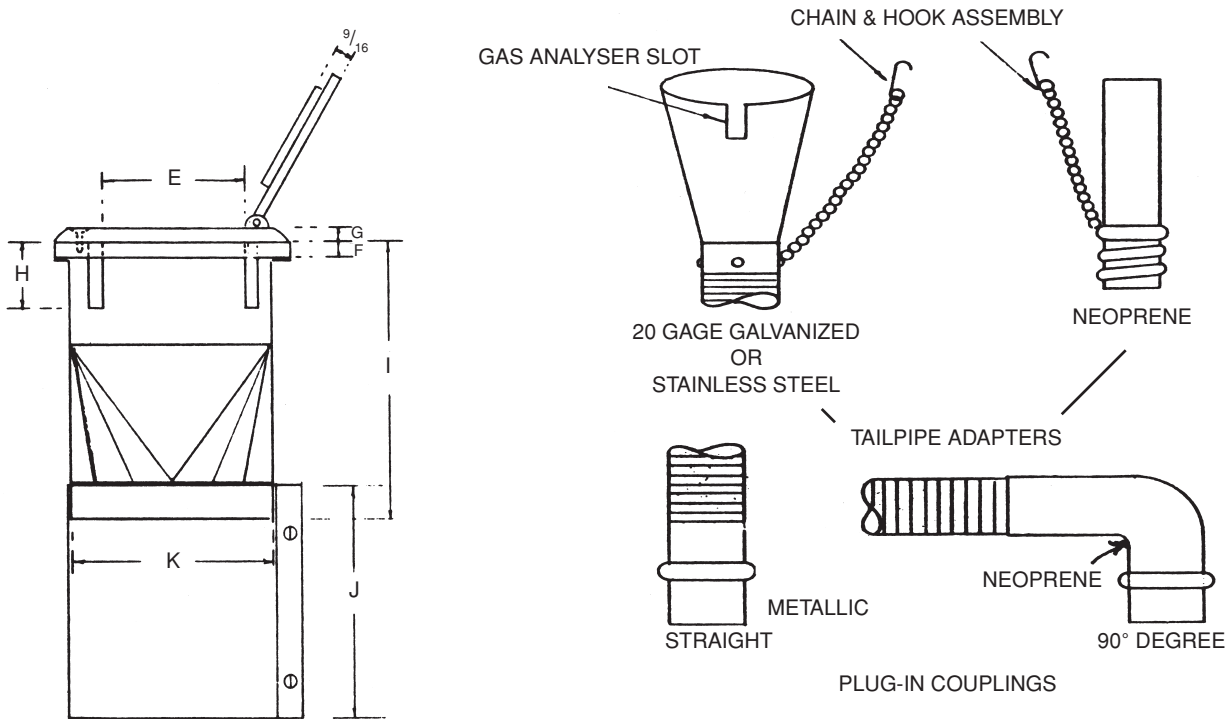

ENGWALD PLUG-IN TWIN SADDLE UNITS U-60-PTS, PTHS, PTXS UNITS

Saddle Units	A	B	C	D	E	F	G	H	I	J	K	L	M	N
U-60-PTS	6 ¹ / ₈	5 ⁷ / ₈	11 ⁵ / ₈	3 ³ / ₄	3 ¹ / ₈	1/2	1/2	1/2	7 ³ / ₈	6	5	10	12	N/A
U-60-PTHS	7	6 ¹ / ₂	13	4 ⁵ / ₈	4 ¹ / ₈	1/2	5/8	2	7	6	5 ³ / ₄	10	12	N/A
U-60-PTXS	8 ¹ / ₄	7 ⁵ / ₈	15 ³ / ₈	5 ¹ / ₂	5 ¹ / ₈	1/2	5/8	2	7	6	7 ⁷ / ₈	10	12	N/A

Job Name: _____ No. of Units: _____

Contractor: _____ Length of Flex Hose: _____

Remarks: _____ Flex. Hose Material: _____