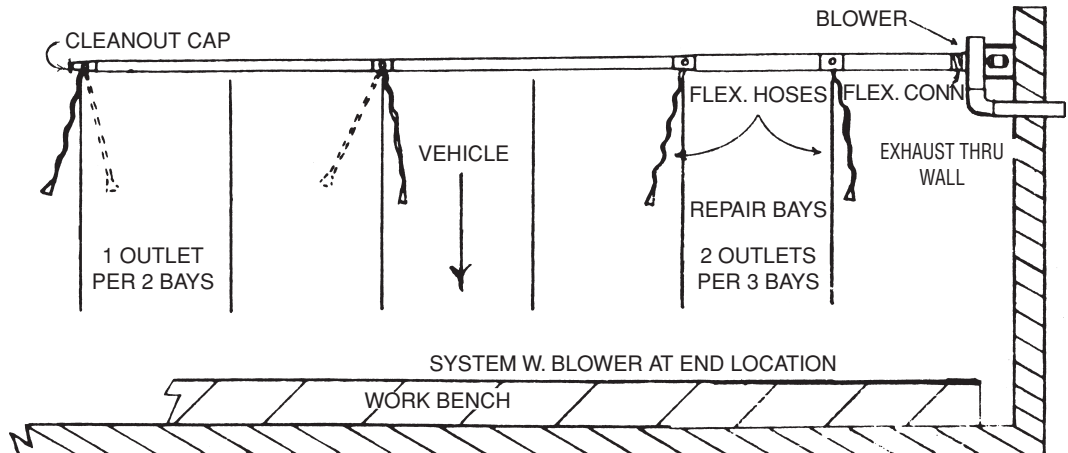

OVERHEAD SYSTEMS SUSPENDED TYPE

HOSE DIAMETER				
	3"	4"	5"	6"
A	10	11	12	12
B	3	4	5	6
C	6 1/2	6 1/2	7 1/2	8 1/2

TYPICAL LAYOUT			
SERIES	QTY.	DIA.	HOSE TYPE
X-80-E		3"	
X-80-EH		4"	
X-80-EX		5"	
X-80-EXH		6"	

TYPICAL HOSE PULL-UP

The Engwald Corporation™
 "The World's Finest Exhaust Systems"