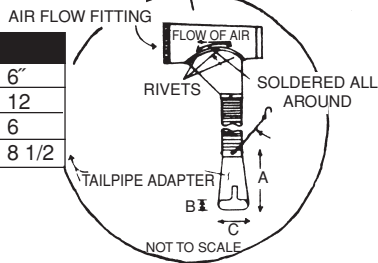

OVERHEAD SYSTEMS SUSPENDED TYPE

HOSE DIAMETER				
	3"	4"	5"	6"
A	10	11	12	12
B	3	4	5	6
C	6 1/2	6 1/2	7 1/2	8 1/2

TYPICAL LAYOUT			
SERIES	QTY.	DIA.	HOSE TYPE
X-80-E		3"	
X-80-EH		4"	
X-80-EX		5"	
X-80-EXH		6"	