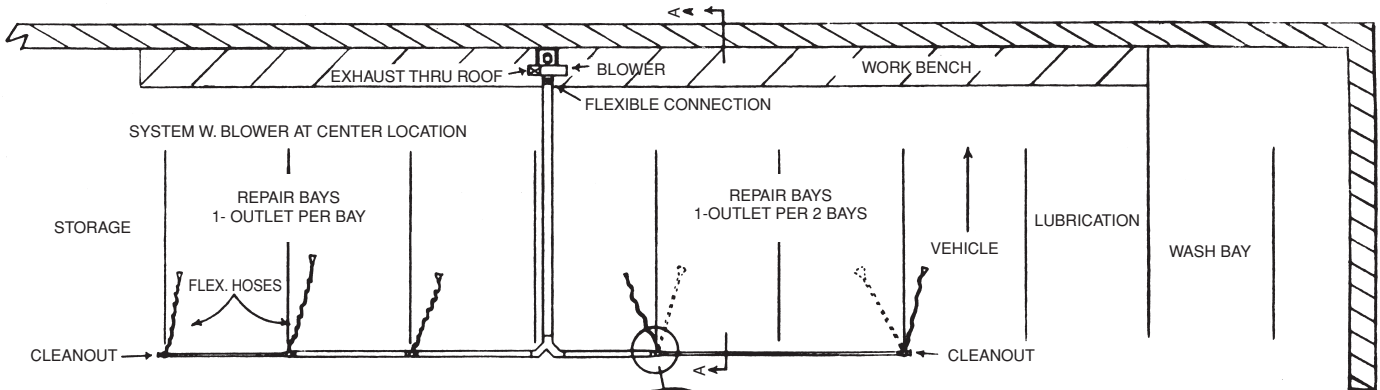

OVERHEAD SYSTEMS SUSPENDED TYPE

HOSE DIAMETER				
	3"	4"	5"	6"
A	10	11	12	12
B	3	4	5	6
C	6 1/2	6 1/2	7 1/2	8 1/2

TYPICAL LAYOUT			
SERIES	QTY.	DIA.	HOSE TYPE
X-80-E		3"	
X-80-EH		4"	
X-80-EX		5"	
X-80-EXH		6"	

TYPICAL HOSE PULL-UP

The Engwald Corporation™
 "The World's Finest Exhaust Systems"