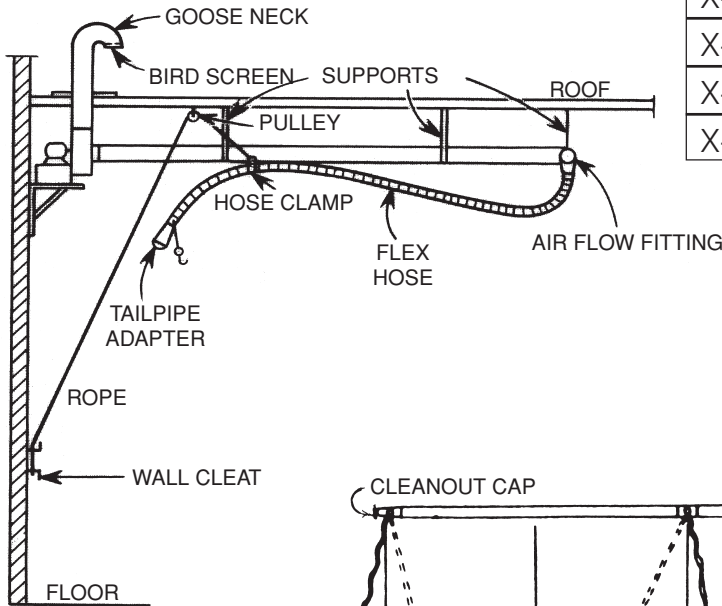

OVERHEAD SYSTEMS SUSPENDED TYPE

HOSE DIAMETER				
	3"	4"	5"	6"
A	10	11	12	12
B	3	4	5	6
C	6 1/2	6 1/2	7 1/2	8 1/2

TYPICAL LAYOUT			
SERIES	QTY.	DIA.	HOSE TYPE
X-80-E		3"	
X-80-EH		4"	
X-80-EX		5"	
X-80-EXH		6"	

TYPICAL HOSE PULL-UP

The Engwald Corporation™
 "The World's Finest Exhaust Systems"