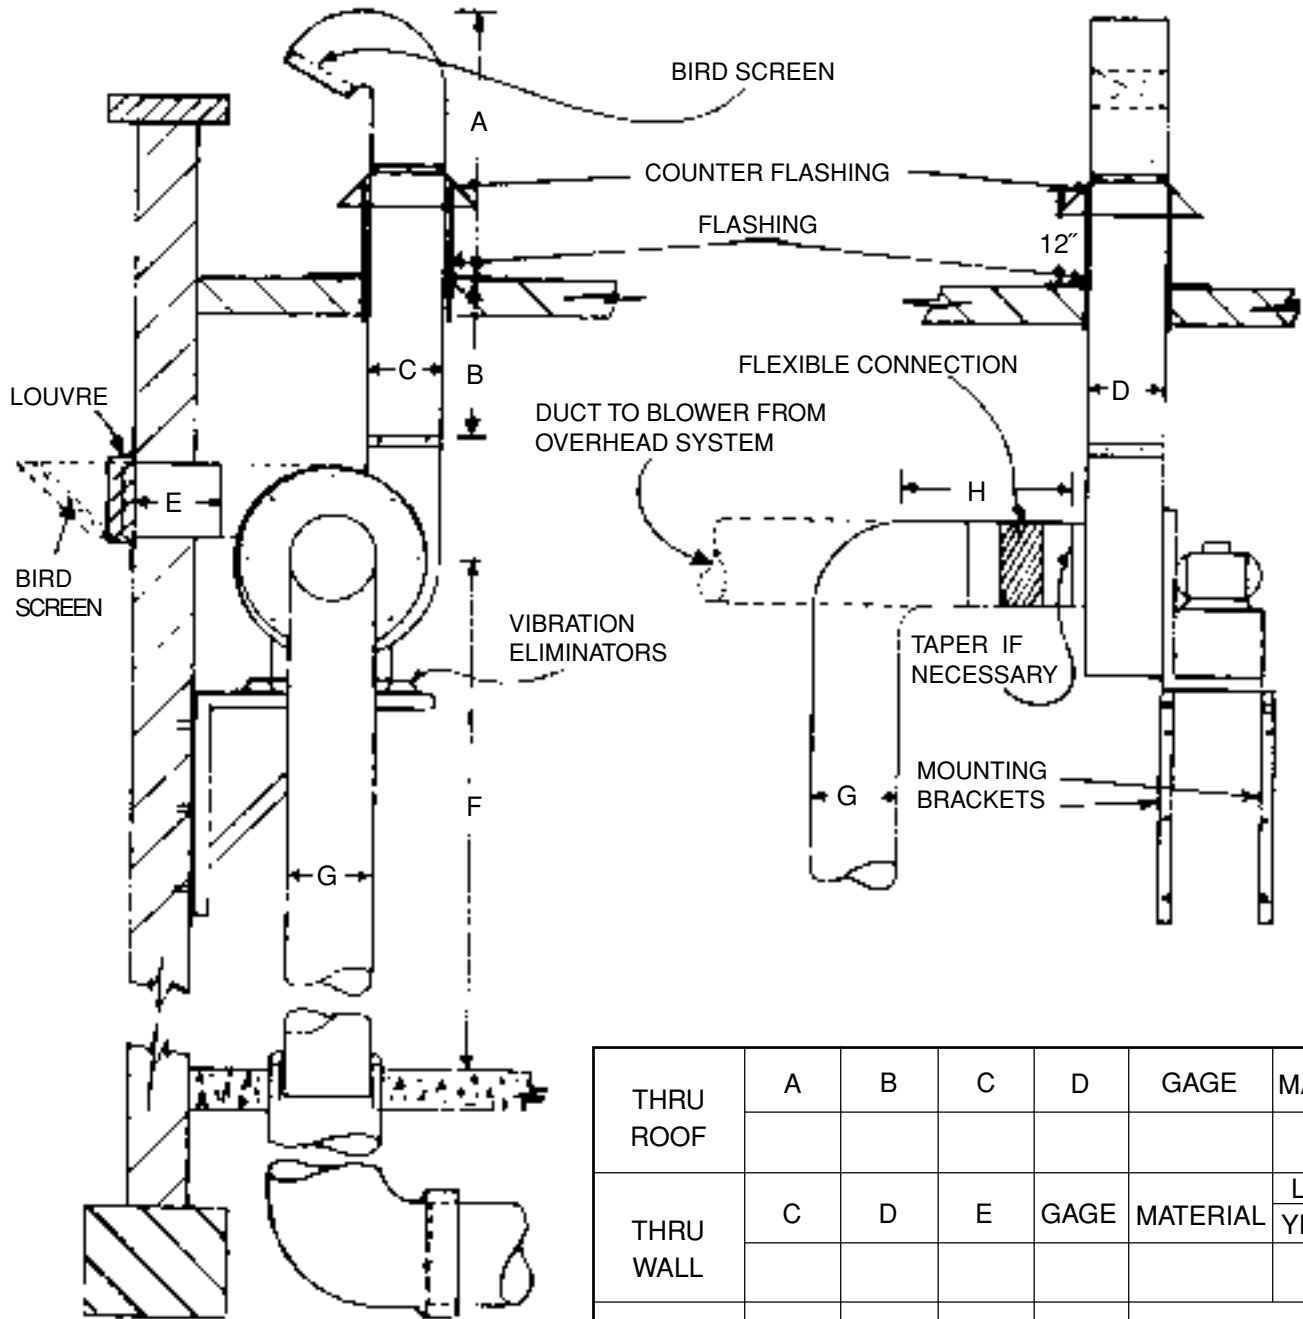

# ENGWALD TYPICAL STACKSET & BLOWER MOUNTING

## TYPICAL STACKSET AND BLOWER

THRU ROOF	A	B	C	D	GAGE	MATERIAL	
THRU WALL	C	D	E	GAGE	MATERIAL	LOUVRE	
						YES	NO
RISER	F	G	H	GAGE	MATERIAL		
MOUNTING BRACKETS					YES	NO	
VIBRATION ELIMINATORS					YES	NO	